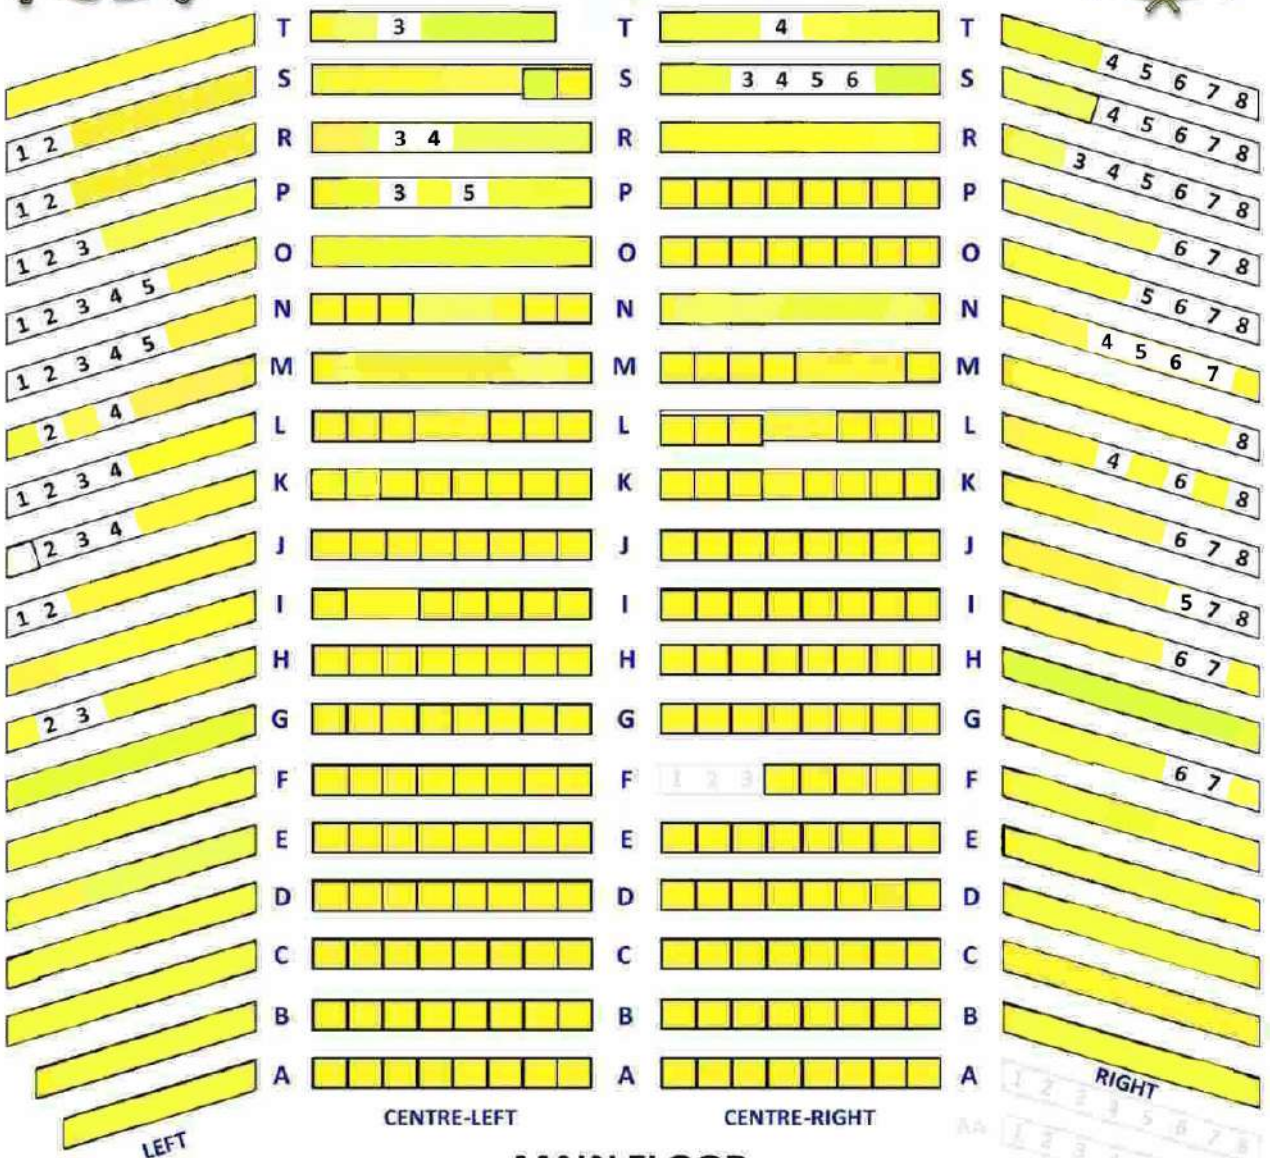

LAWRIE WALLACE AUDITORIUM

MAIN FLOOR

VIC HIGH ALUMNI ASSOCIATION
 (seats with purchased plaques are in yellow)

Updated May 26, 2025