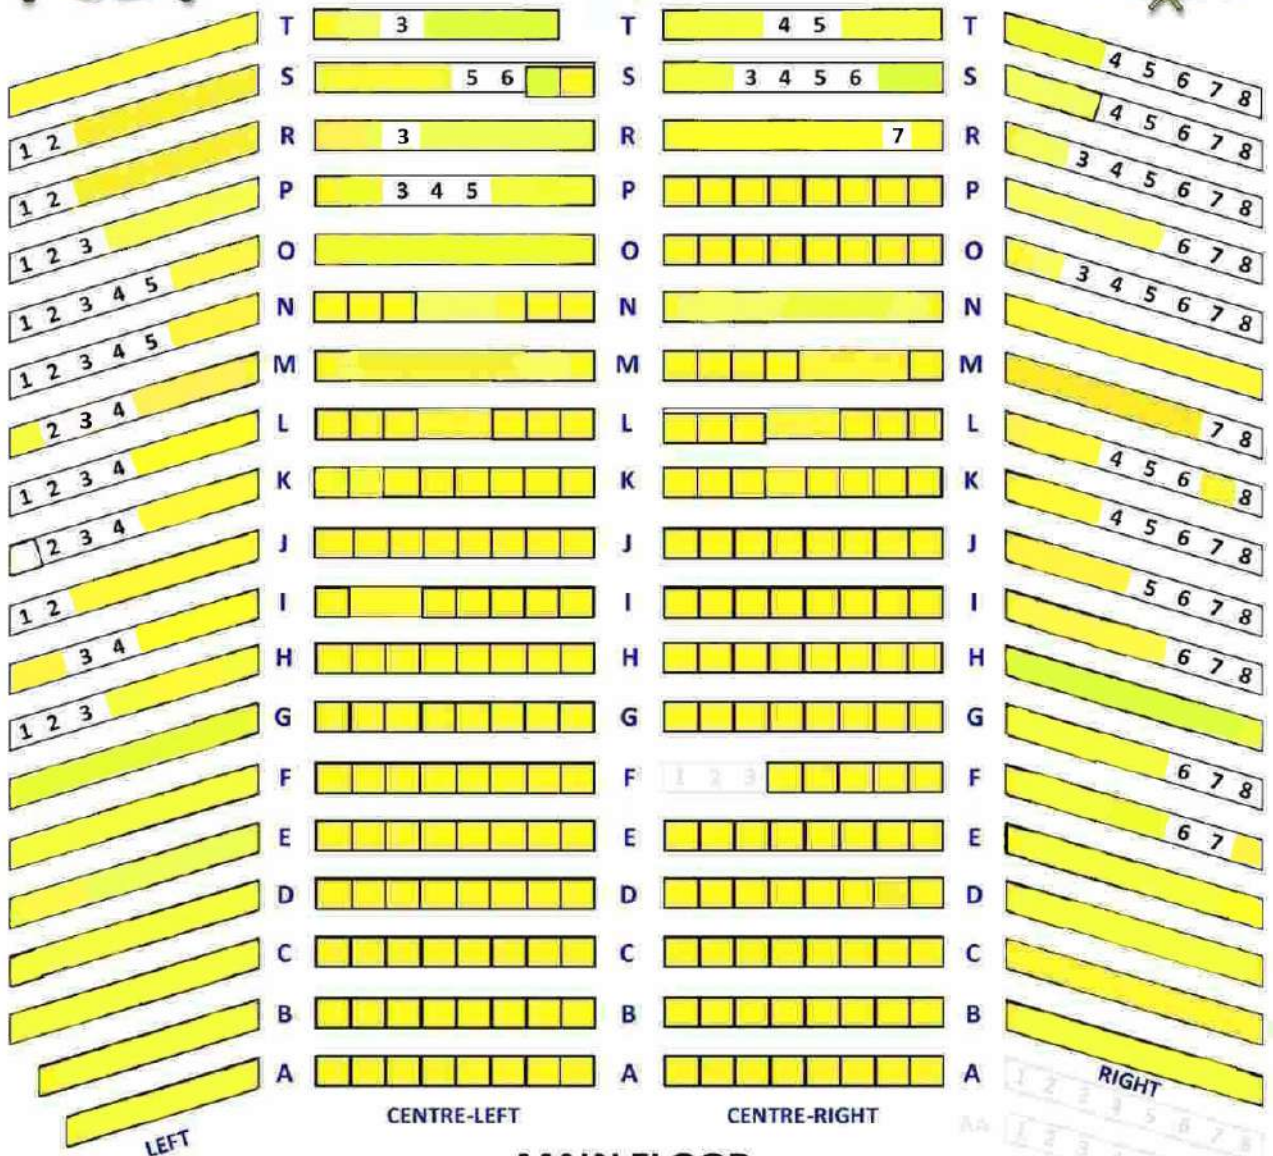

LAWRIE WALLACE AUDITORIUM

MAIN FLOOR

VIC HIGH ALUMNI ASSOCIATION
 (seats with purchased plaques are in yellow)

Updated June 6, 2024