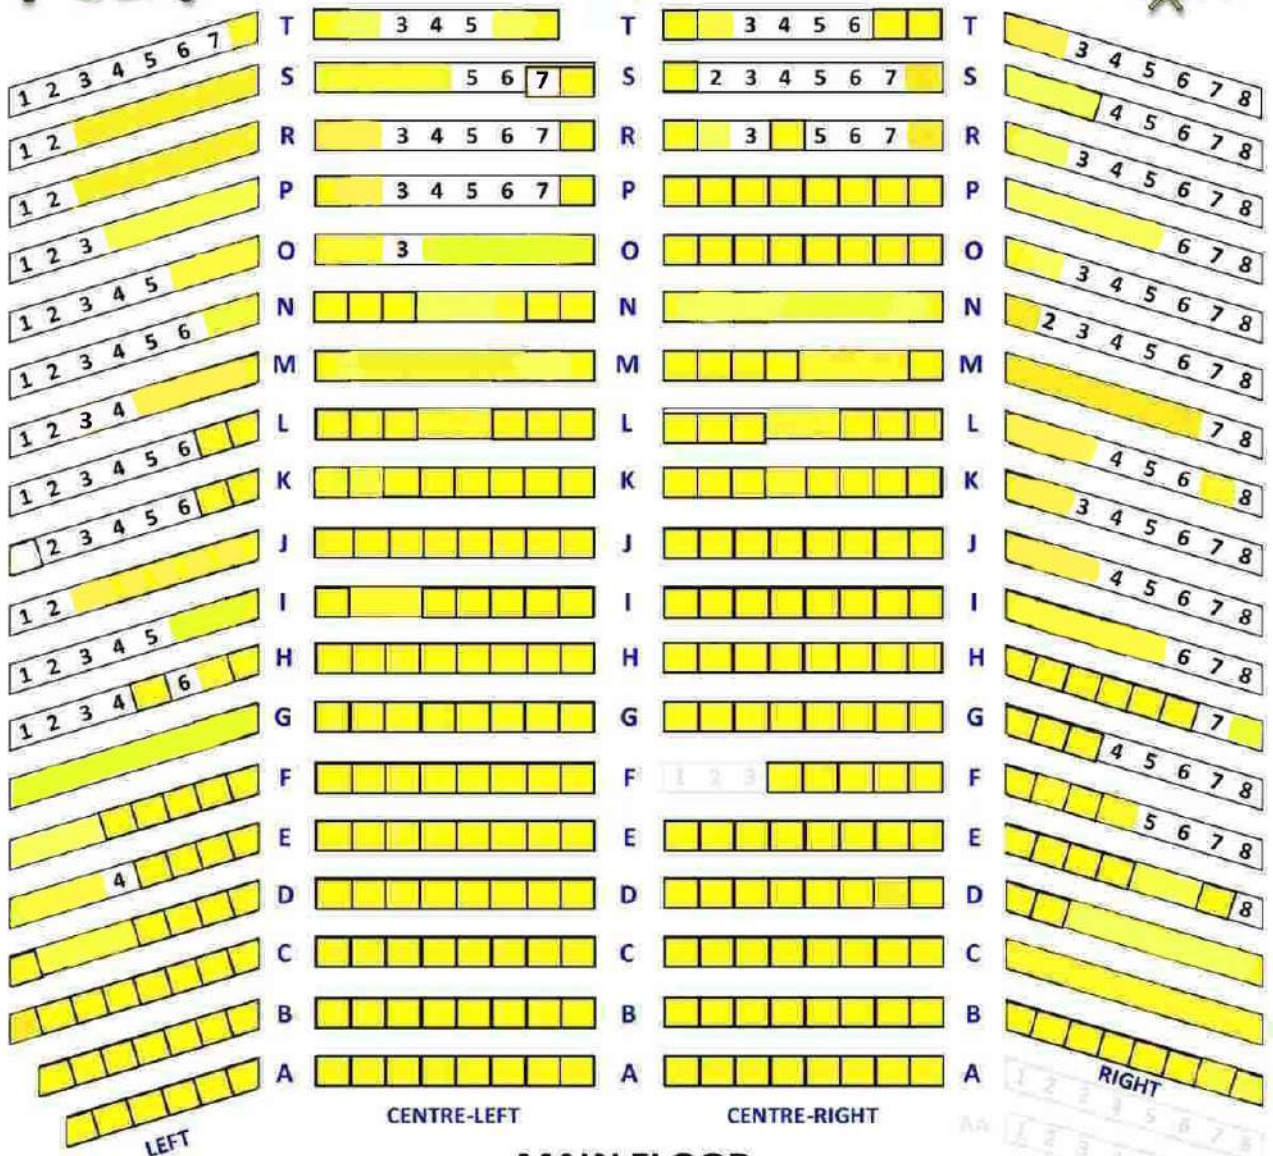

LAWRIE WALLACE AUDITORIUM

VIC HIGH ALUMNI ASSOCIATION
 (seats with purchased plaques are in yellow)

Updated March 28, 2024