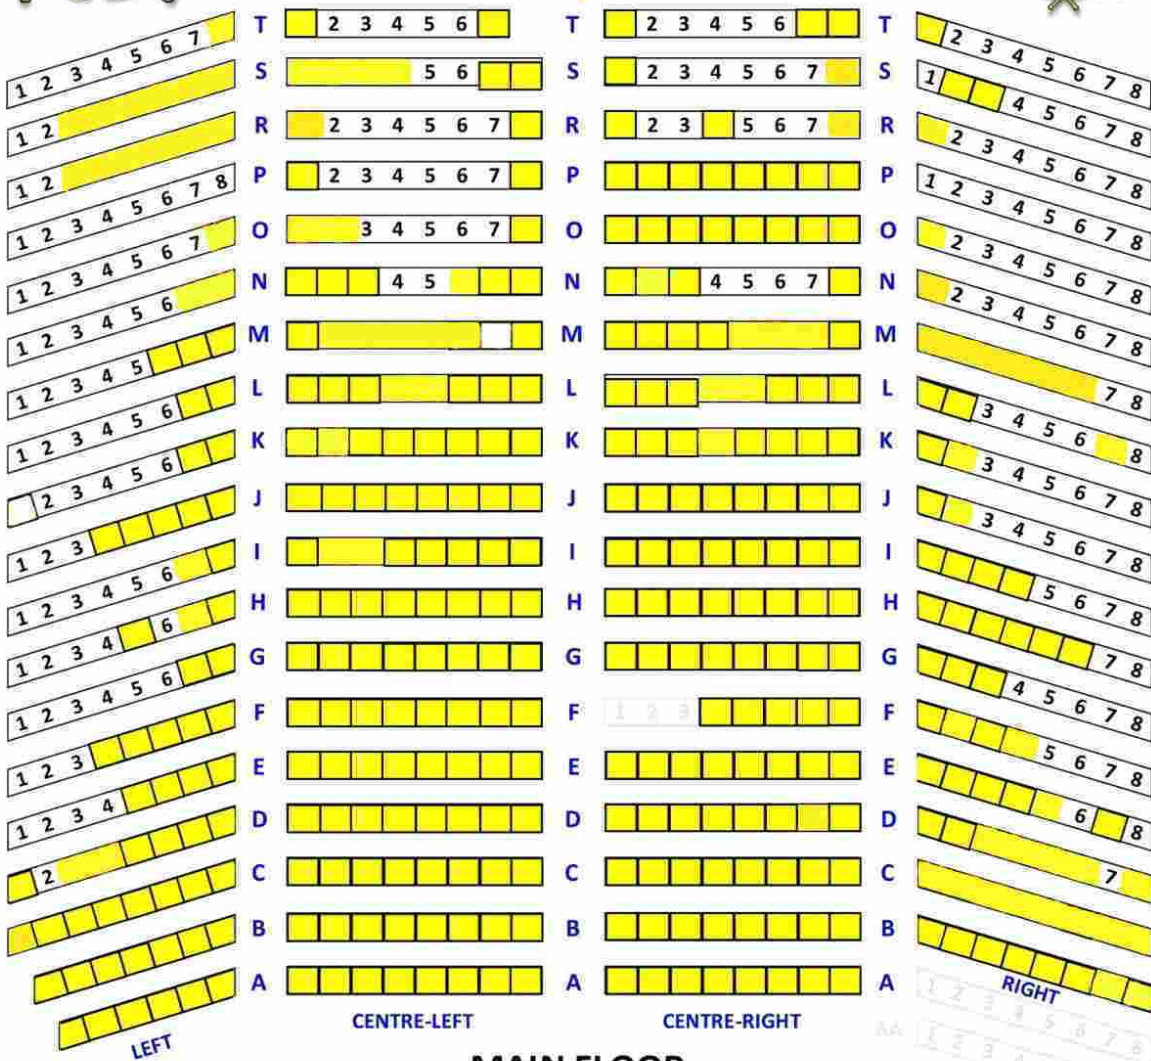

LAWRIE WALLACE AUDITORIUM

VIC HIGH ALUMNI ASSOCIATION
 (seats with purchased plaques are in yellow)

Updated January 26, 2023