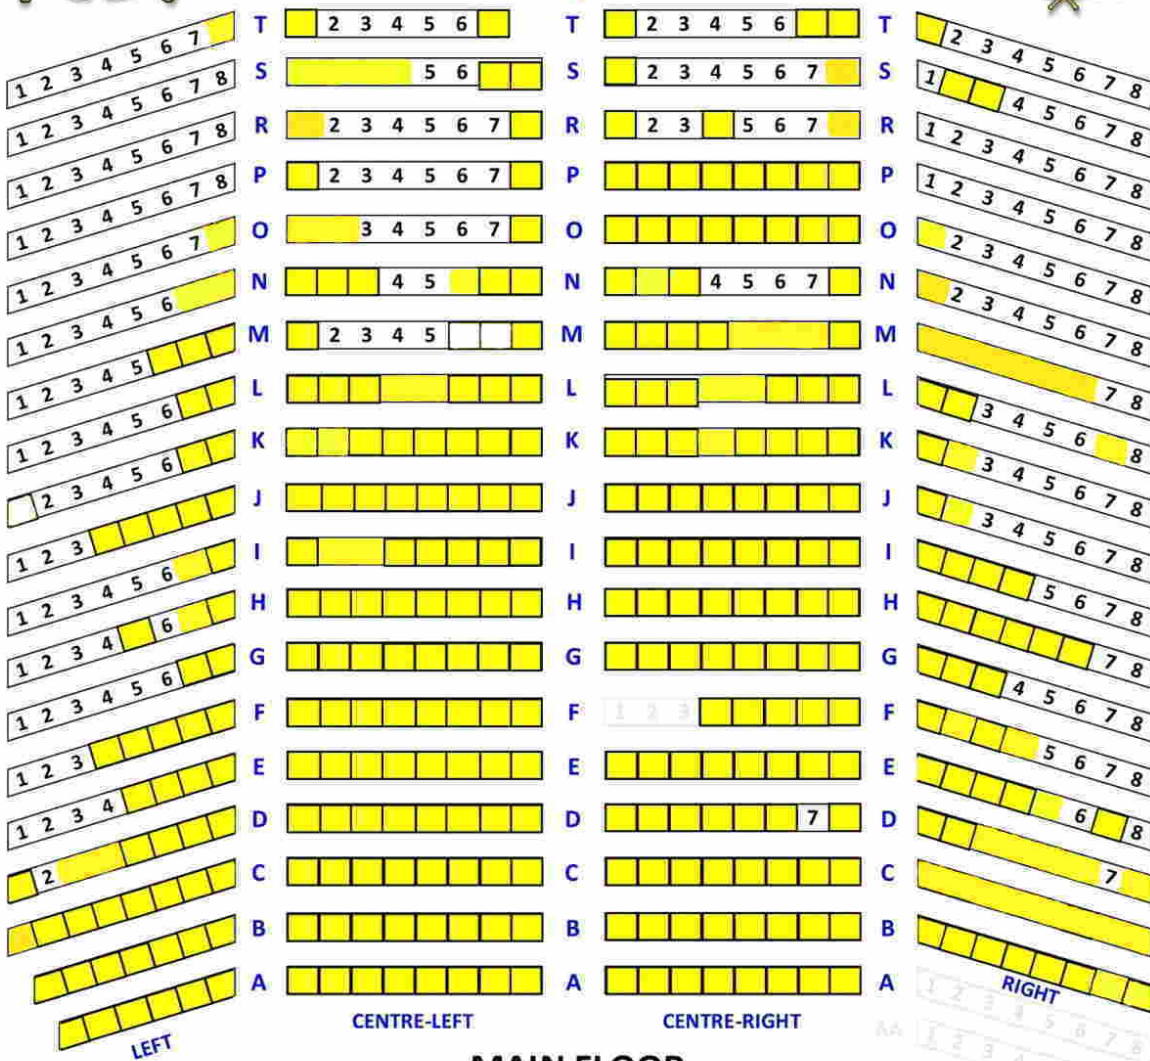

LAWRIE WALLACE AUDITORIUM

MAIN FLOOR

VIC HIGH ALUMNI ASSOCIATION
 (seats with purchased plaques are in yellow)

Updated December 2, 2022