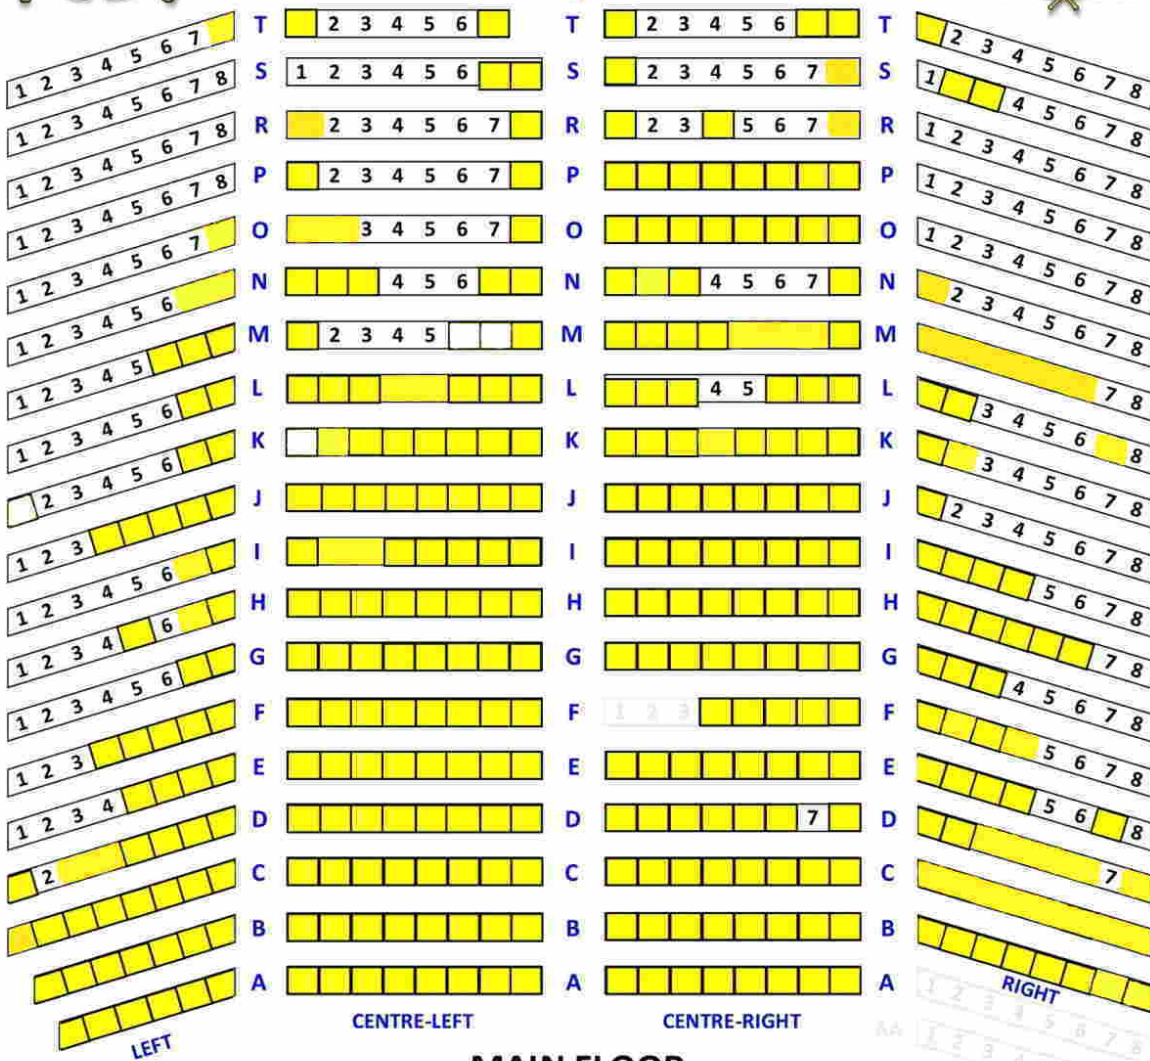

LAWRIE WALLACE AUDITORIUM

MAIN FLOOR

VIC HIGH ALUMNI ASSOCIATION
 (seats with purchased plaques are in yellow)

Updated August 17, 2022