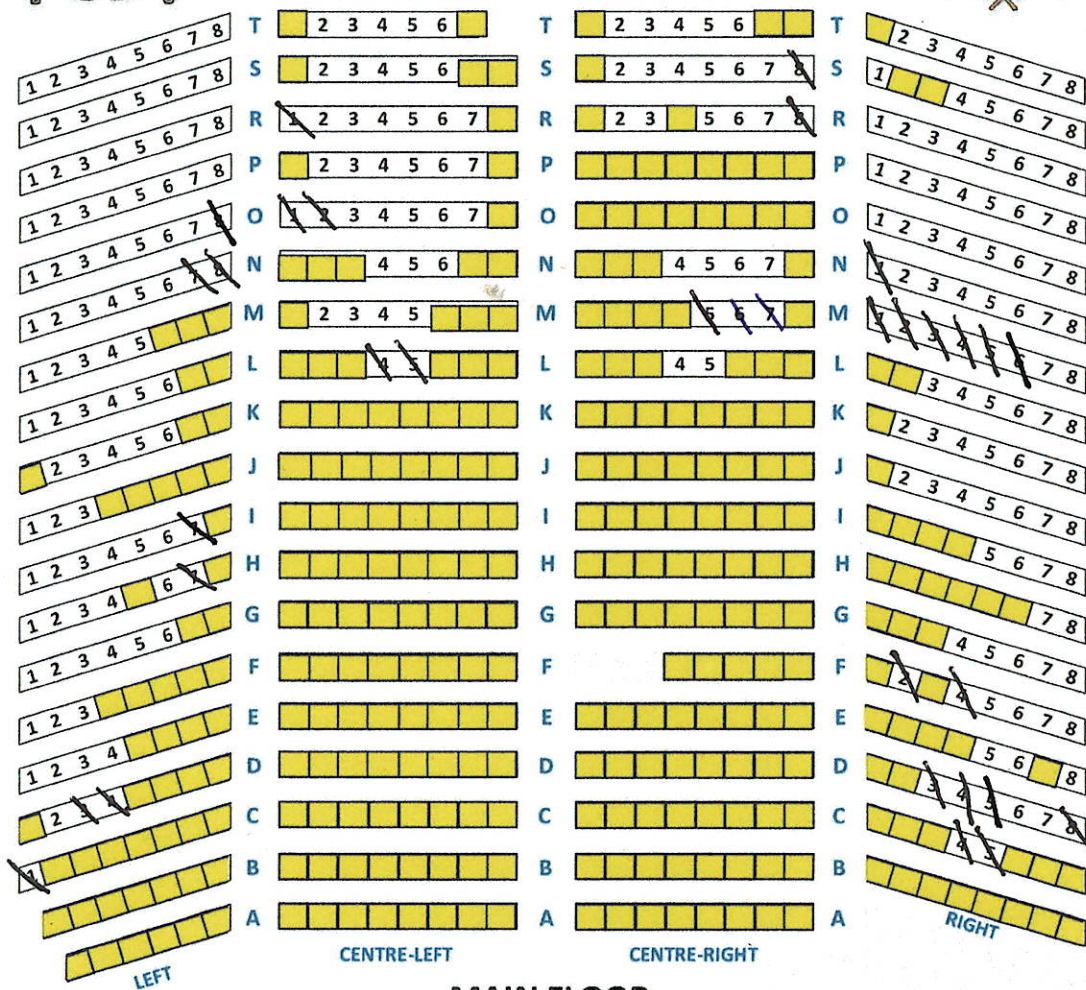

LAWRIE WALLACE AUDITORIUM

MAIN FLOOR

VIC HIGH ALUMNI ASSOCIATION
 (seats with purchased plaques are in yellow)
 or crossed out in black

Updated July 6, 2022