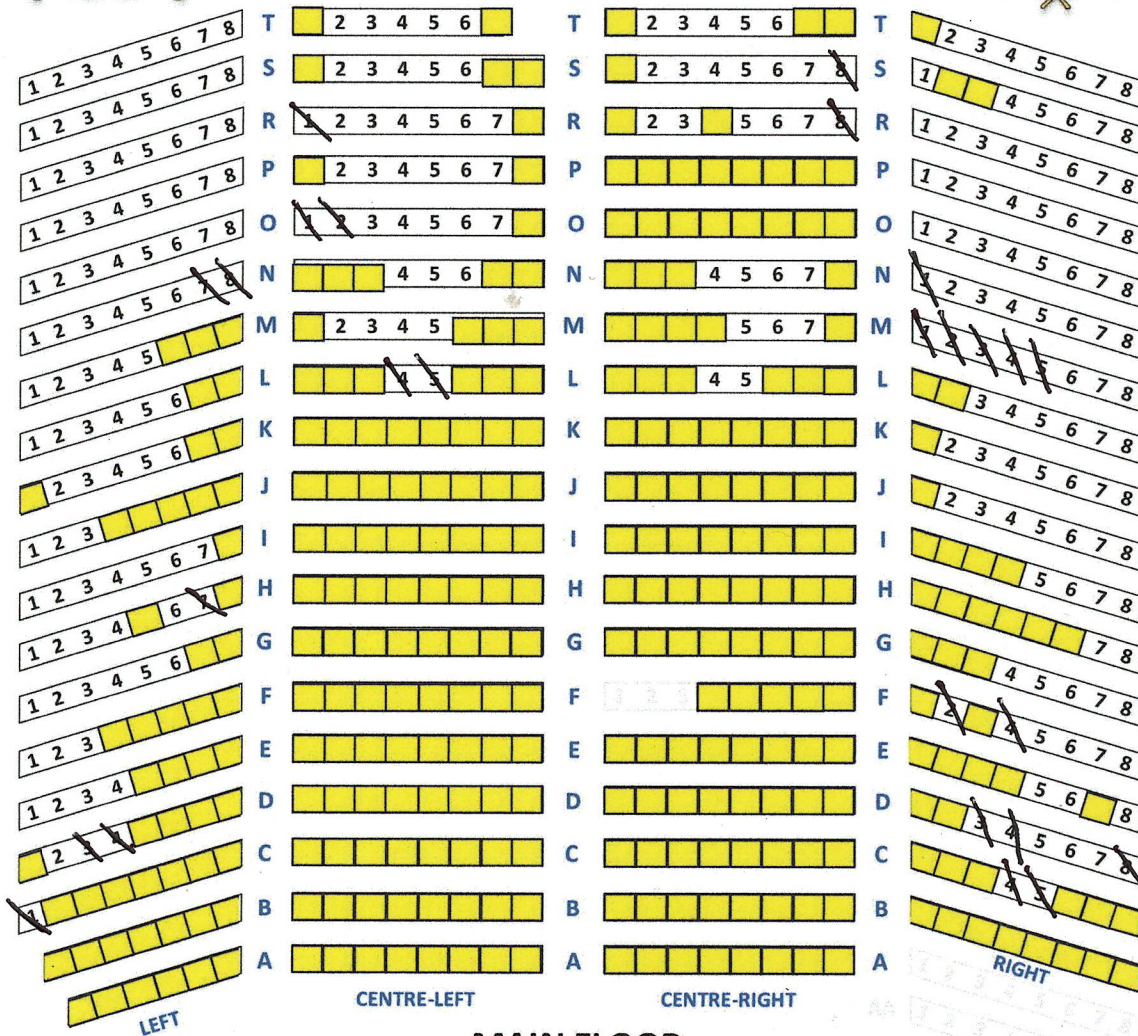

LAWRIE WALLACE AUDITORIUM

MAIN FLOOR

VIC HIGH ALUMNI ASSOCIATION
 (seats with purchased plaques are in yellow)
 or crossed out in black

Updated APRIL 28/22