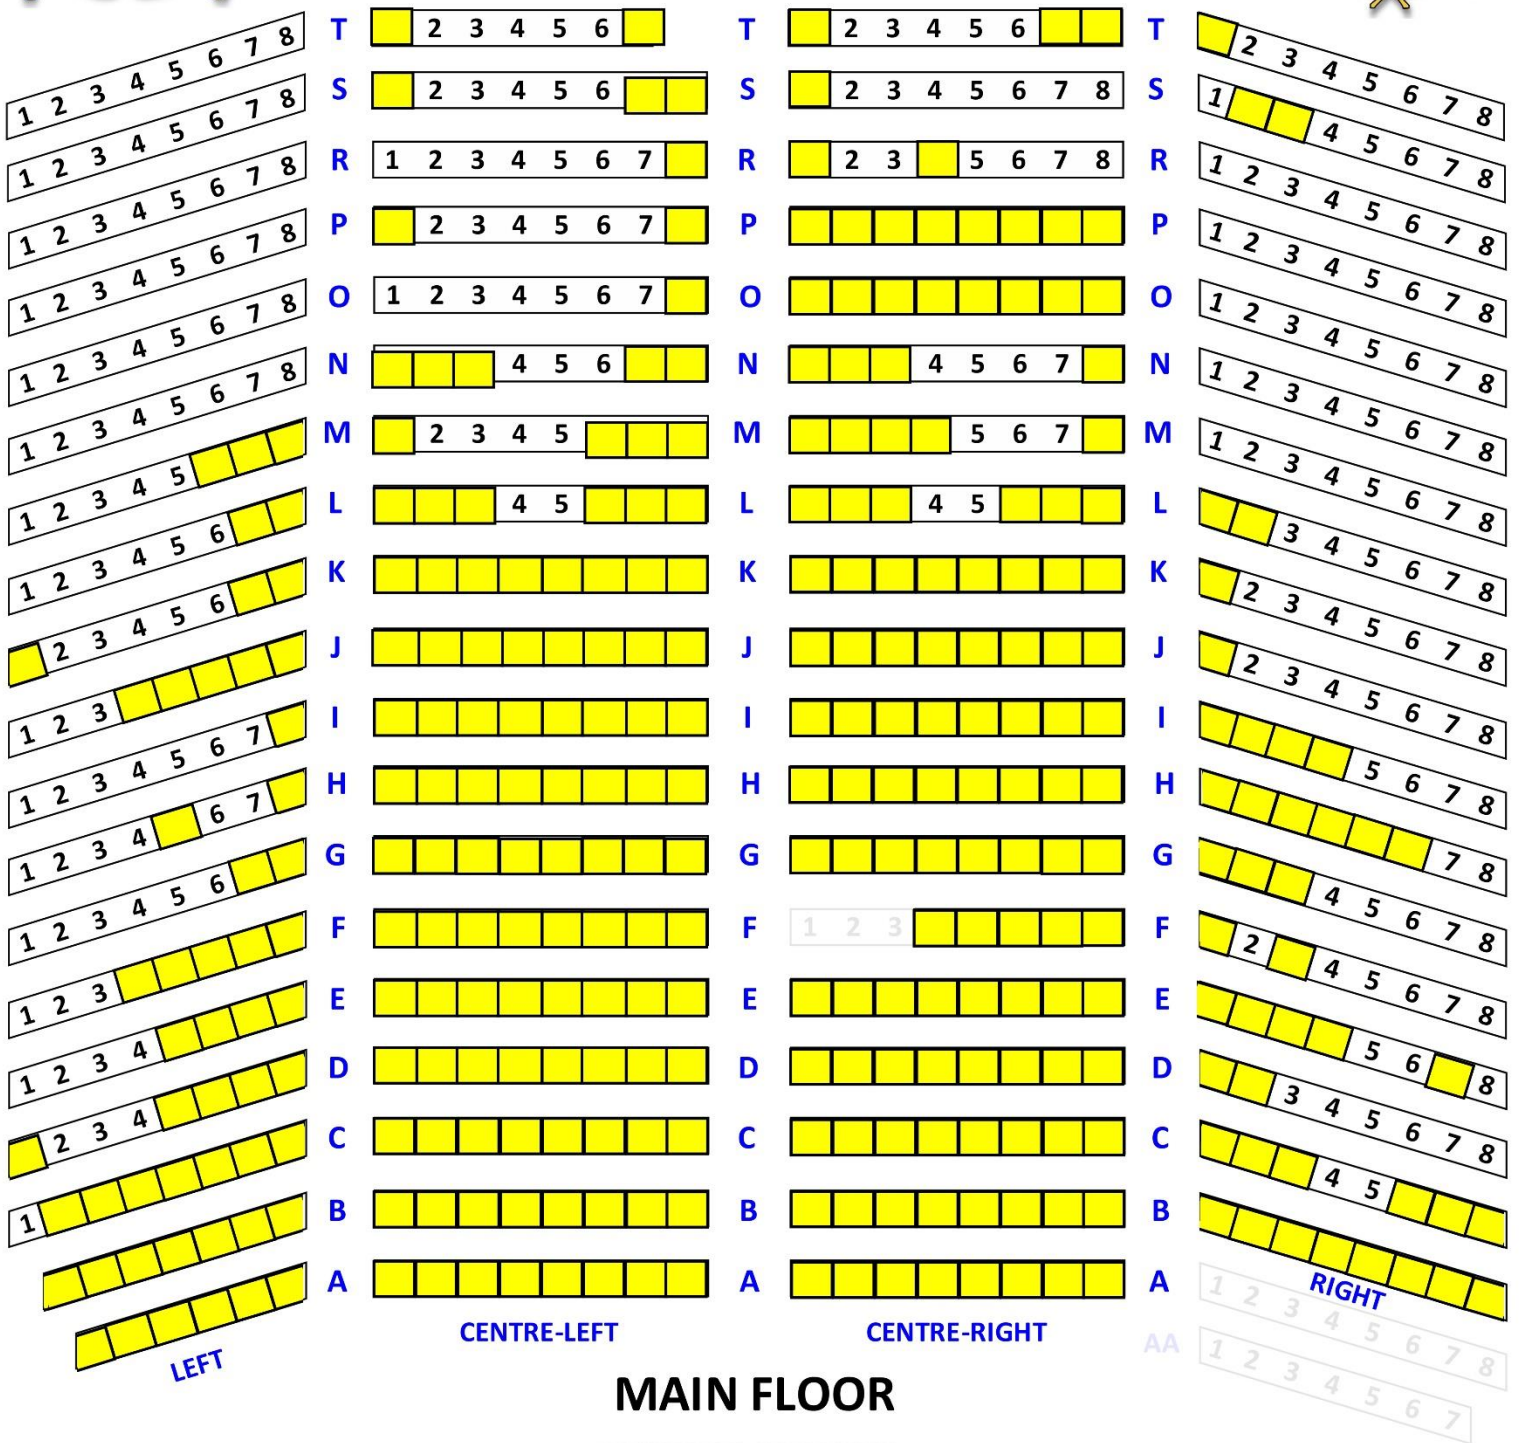

LAWRIE WALLACE AUDITORIUM

VIC HIGH ALUMNI ASSOCIATION
 (seats with purchased plaques are in yellow)

updated February 28, 2021