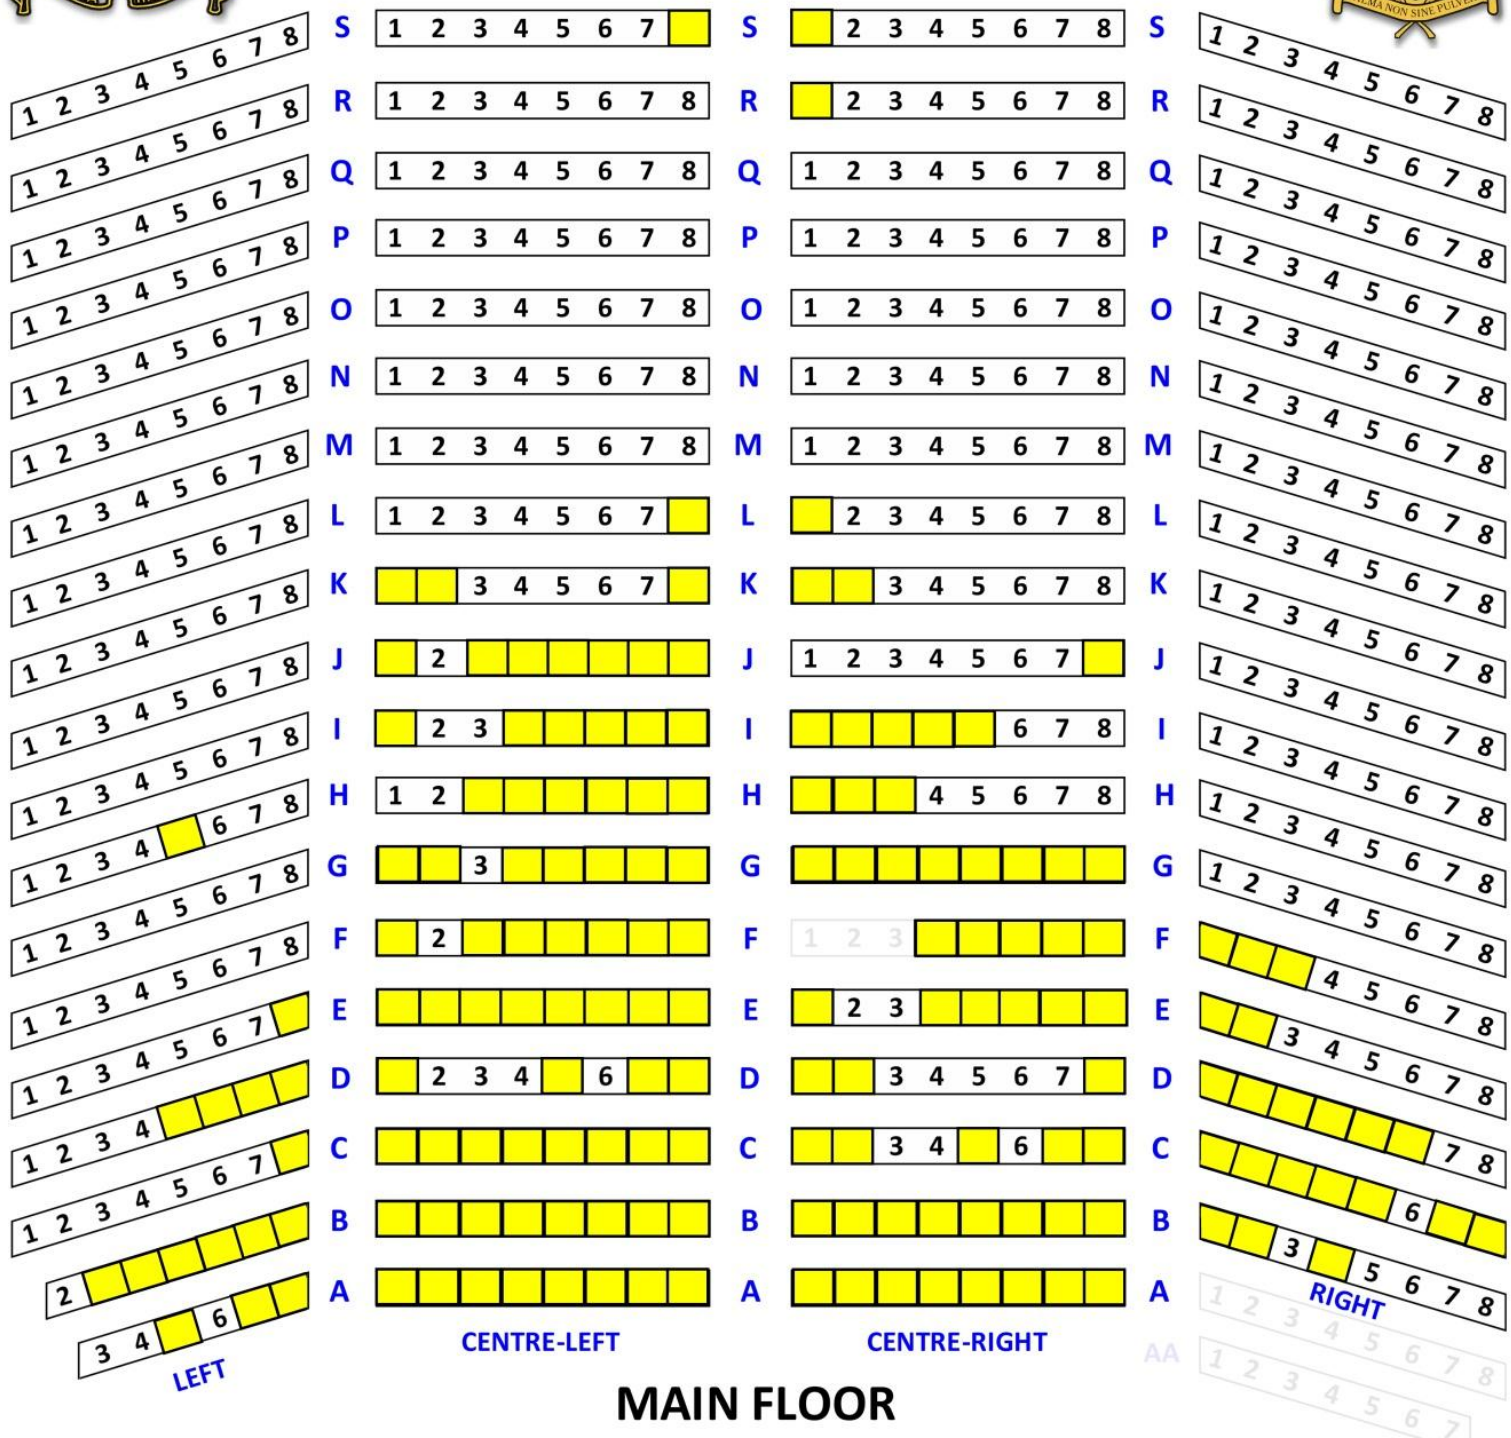

LAWRIE WALLACE AUDITORIUM

VIC HIGH ALUMNI ASSOCIATION
 (seats with purchased plaques are in yellow)