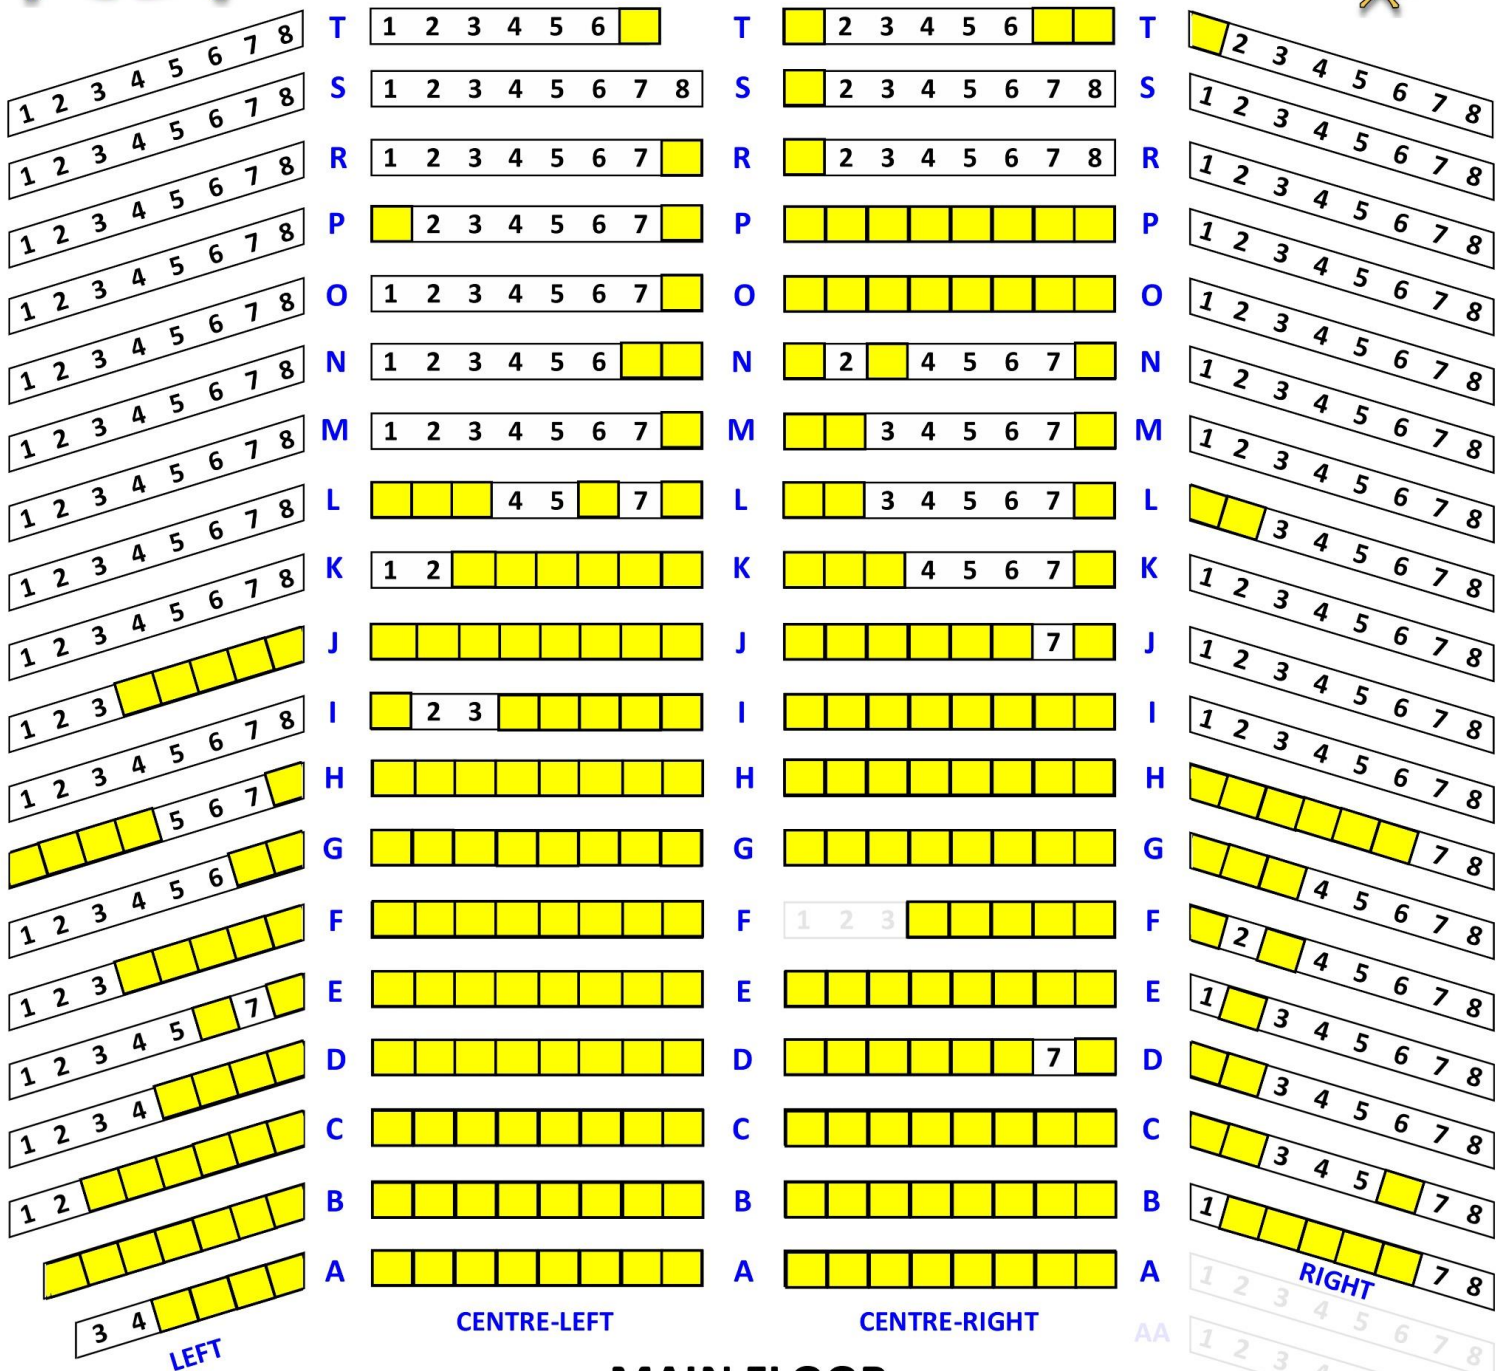

LAWRIE WALLACE AUDITORIUM

MAIN FLOOR

VIC HIGH ALUMNI ASSOCIATION
 (seats with purchased plaques are in yellow)

updated June 27, 2016