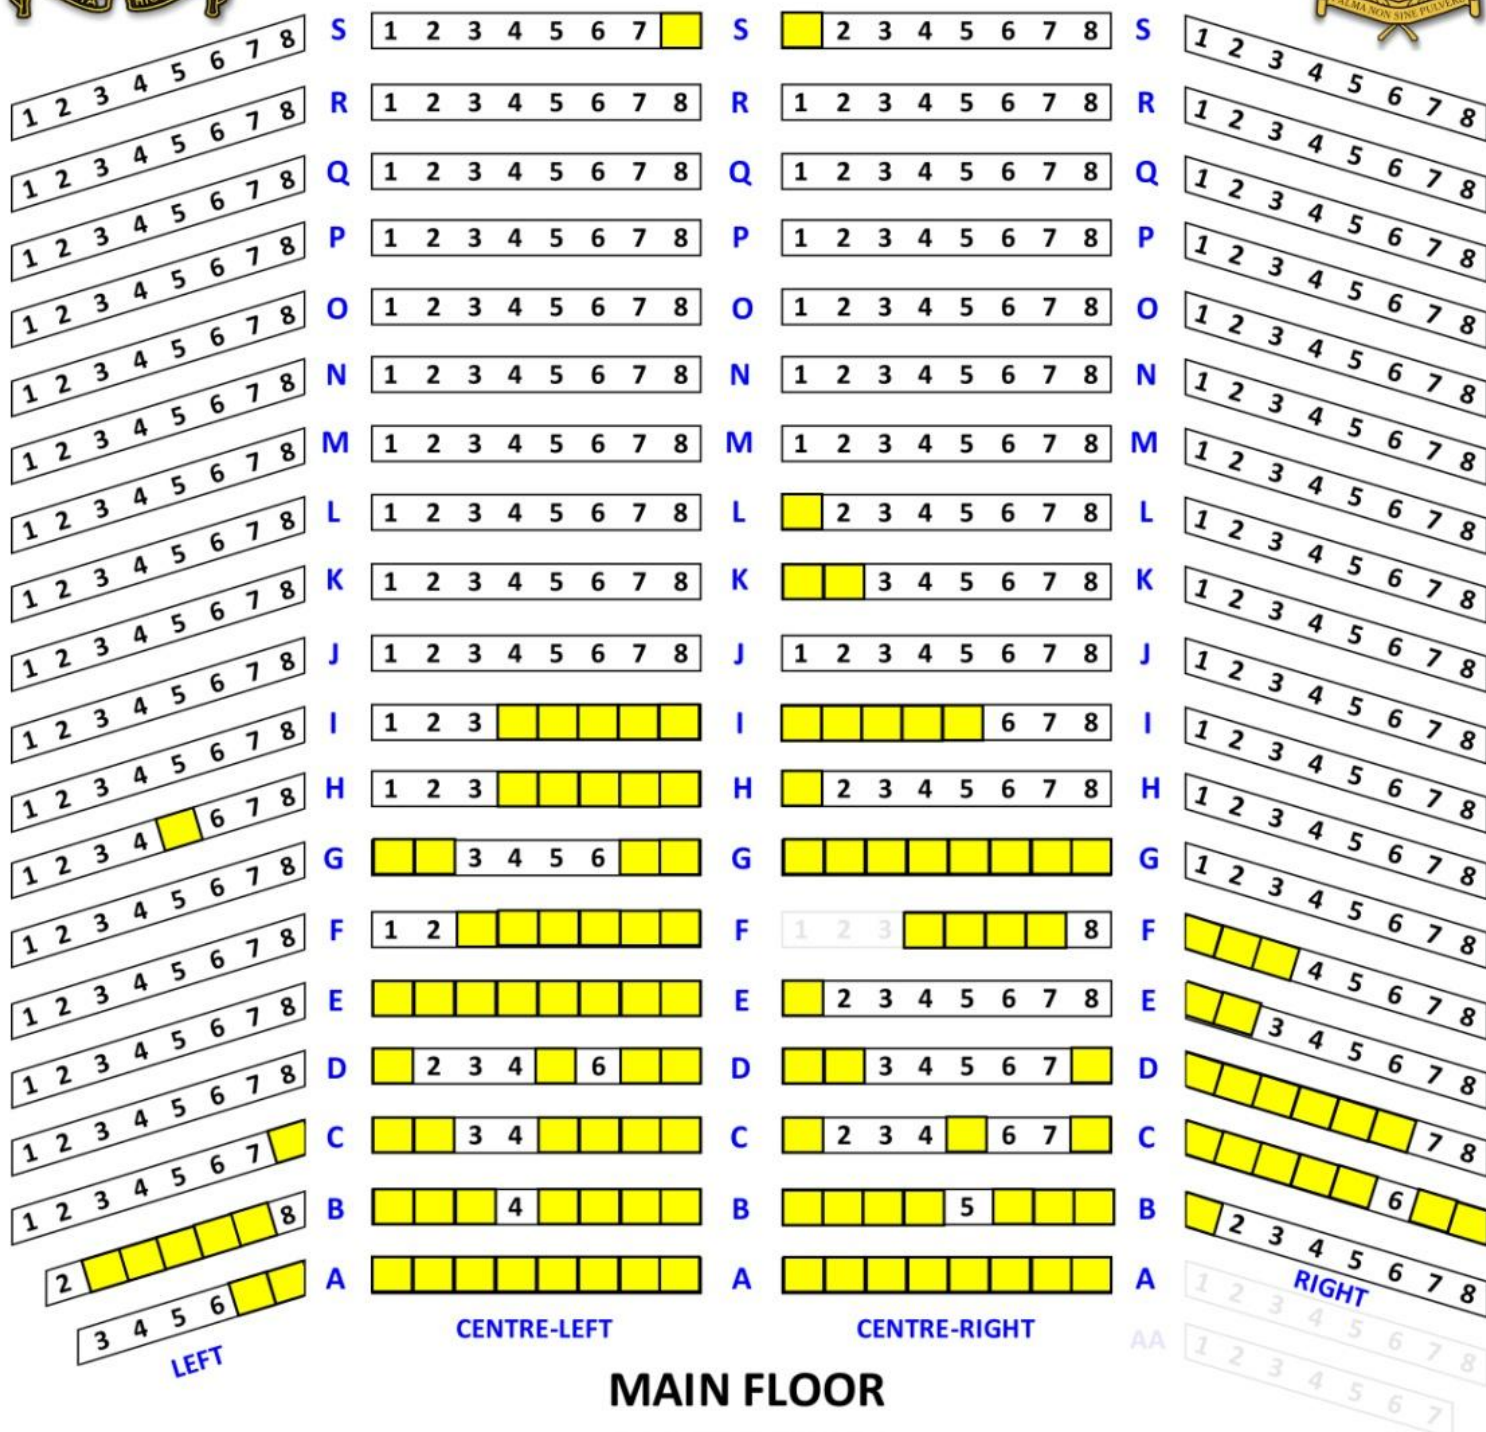

LEFT

CENTRE-LEFT BALCONY CENTRE-RIGHT

RIGHT

LAWRIE WALLACE AUDITORIUM

MAIN FLOOR

VIC HIGH ALUMNI ASSOCIATION

(seats with purchased plaques are in yellow)

updated April 20, 2010